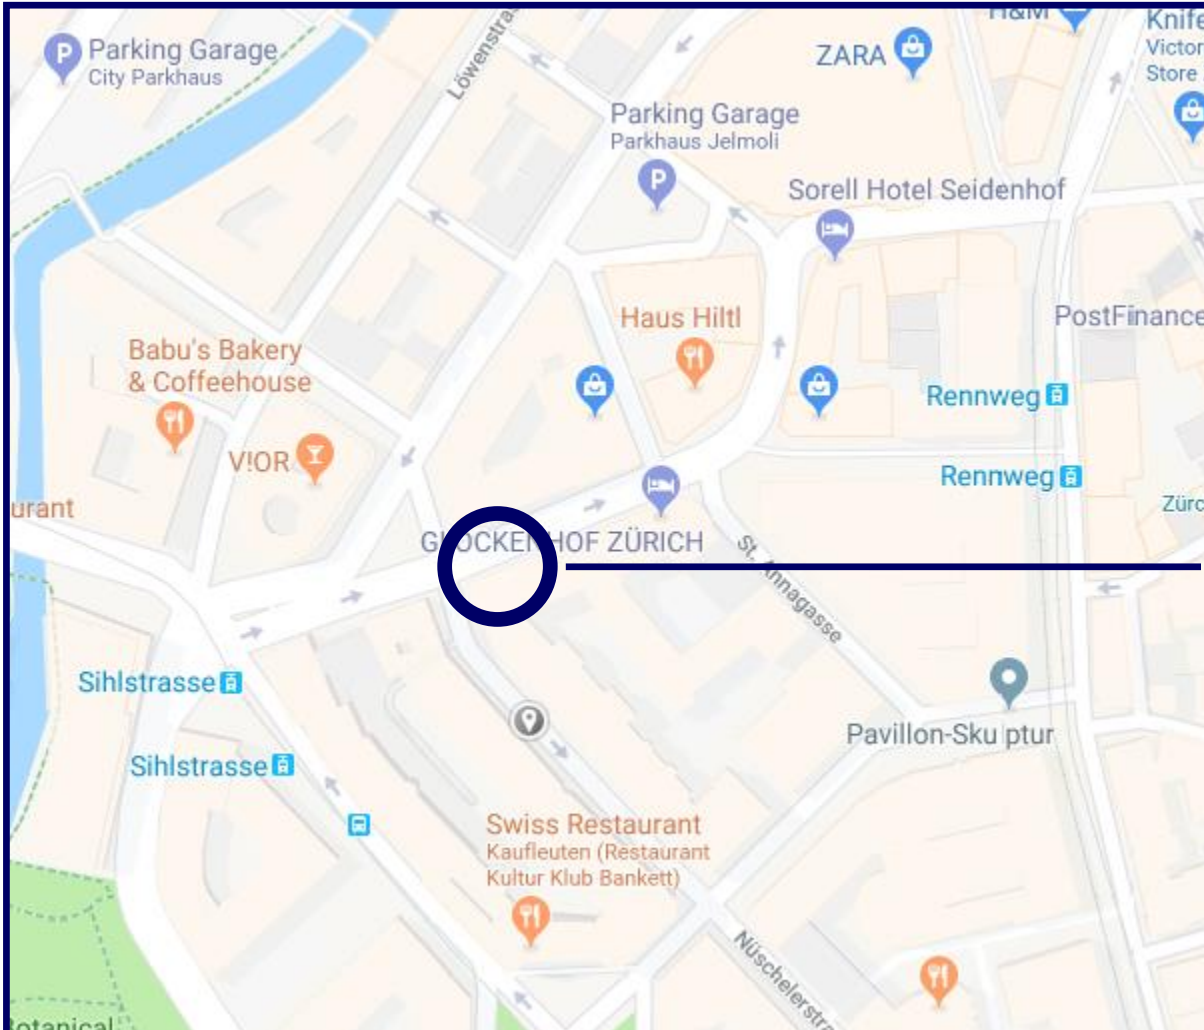

B&I CAPITAL AG

SIHLSTRASSE 37
CH-8001 ZÜRICH

TEL: +41 (0)44 215 2888

Public transport:

Tram 6,7,11,13 – Rennweg
Tram 2,9 – Sihlstrasse

From the main station (Hauptbahnhof):

By tram (1 stop from Bahnhofstrasse/HB):
6,7,11,13 - Rennweg

On foot (5 minutes): head down
Bahnhofstrasse, turn right onto Sihlstrasse.

Parking:

There is a carpark near the office and
parking meters along the street

From the airport:

Train to main station (Zürich HB) and then
follow directions above